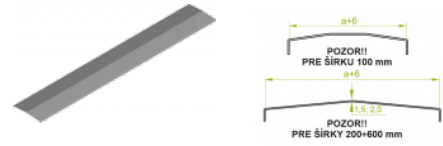

PDDC... Ladder cover

Overview:

Versions:

Sheet thickness: **2,0 mm**

Symbol	Length L [m]	Width a [mm]	Catalogue number	Quantity in box	Weight [1m]
PDDC100/3	3000	100	402710	10	1,97
PDDC200/3	3000	200	402720	6	3,62
PDDC300/3	3000	300	402730	6	5,27
PDDC400/3	3000	400	402740	4	6,92
PDDC500/3	3000	500	402750	4	8,56
PDDC600/3	3000	600	402760	4	10,21