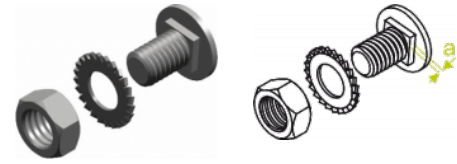

SG... Screw Set

Overview:

Application
Connecting systems components

Material
Electro-galv. steel (EG)

Available to order:
E- stainless steel (SS) in grades A2 /A4

Versions:

Symbol	Catalogue number	Quantity in box	Size M [mm]
SGM6x10	650141	100	6
SGM6x12	650641	100	6
SGM6x25	650241	100	6
SGM8x12	650341	100	8
SGM8x14	650441	100	8
SGM10x20	650841	100	10
SGM10x30	650741	100	10
SGM12x30	650541	100	12