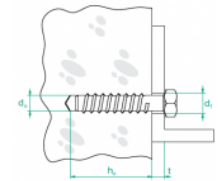

### Overview:

**Application**

Fixing assemblies, suspending cable runs from overhead concrete base

**Material**

Electro-galv. steel (EG)

**Available to order:**

E- stainless steel (SS) in grades A4

**The fixing is fire-rated with the E90 electrical functional integrity approval fire resistance approval. Rapid installation**

### Versions:

Symbol	Catalogue number	Quantity in box	Driller Ø d0 [mm]	Opening in the affixed element d1 [mm]	Drilling depth h0 [mm]	Maximum usable length
<b>SBOM5x60</b>	<b>803914</b>	<b>100</b>	<b>5</b>	<b>7</b>	<b>65</b>	<b>5</b>
<b>SBOM6x40</b>	<b>803904</b>	<b>100</b>	<b>6</b>	<b>8</b>	<b>45</b>	<b>5</b>
<b>SBOM6x60</b>	<b>803915</b>	<b>100</b>	<b>6</b>	<b>8</b>	<b>65</b>	<b>5</b>

### Connected products:

LPP/LPOPH60 Straight Connector	LPOPH60E Straight Connector	LGP/LGOPH60 Articulated Connector	LGP/LGOPH60E Articulated Connector	LKJ/LKOJH60 Angle Connector	LKOJH60E Angle Connector	BL/BLO... Joint Protection Plate	BLOE Joint Protection Plate
BZK/BZKO... Edge Protection Plate	LDC/LDOCH60 Straight Connector	LDOCH60E Ladder coupler	LGC/LGOCH60 Articulated Connector	LKDOCH60N Angle Connector	LKDOCH60E Angle Connector	ZS/ZSO Clamping Piece	WKS/WKSO60 Side Holder
SPSO60 Mesh tray staple	WFL/WFLO... Bracket	PD11 Spacer	WU/WUO... Variable Bracket	WMC/WMCO... Bracket	WMCOE Bracket	WWS/WWSO... Bracket	ZM/ZMO Hold Down Clamp
ZMOE Hold Down Clamp	WPCW/WPCO... Ceiling Bracket	WPCOE Ceiling Bracket	CWP/CWOP40H4 Support Channel	CWOP40H4E Support Channel	RO1... Cable Protection Piece	WPPGV/WPPOV Articulated Rod Hanger	SDOC... Rung
SDOCE Rung	SRO Anchor Bolt	SRBO Anchor Bolt	UPU Mounting Plate	UPPO... Mounting Plate	UKZ1/UKZO1... Cable Clamp	US12/USO12 Rod Hanger	UKO1E Cable Clamp
UKO2 Cable Clamp	USSPW/USSPWOKSA... Cable Clip	Cable Clip	PSRO... Anchor Bolt	UTM/UTMO Fastening Bracket	UPW/UPWO Rod Grip	UKO1 Cable Clamp	USV/USOV Rod Hanger