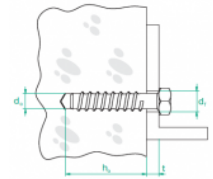

SBSO... Concrete Screw

Overview:

Application

Fixing assemblies, suspending cable runs from overhead concrete base

Material

Electro-galv. steel (EG)

Available to order:

E- stainless steel (SS) in grades A4

The fixing is fire-rated with the E90 electrical functional integrity approval fire resistance approval. Rapid installation

Versions:

Symbol	Catalogue number	Quantity in box	Driller Ø d0 [mm]	Opening in the affixed element d1 [mm]	Drilling depth h0 [mm]	Maximum usable length
SBSOM8x90	803916	100	8	12	100	15
SBSOM10x90	803917	50	10	14	100	5

Connected products:

LPP/LPOPH60 Straight Connector	LPOPH60E Straight Connector	LGP/LGOPH60 Articulated Connector	LGP/LGOPH60E Articulated Connector	LKJ/LKOJH60 Angle Connector	LKOJH60E Angle Connector	BL/BLO... Joint Protection Plate	BLOE Joint Protection Plate
BZK/BZKO... Edge Protection Plate	LDC/LDOCH60 Straight Connector	LDOCH60E Ladder coupler	LGC/LGOCH60 Articulated Connector	LKDOCH60N Angle Connector	LKDOCH60E Angle Connector	ZS/ZSO Clamping Piece	WKS/WKSO60 Side Holder
SPSO60 Mesh tray staple	WFL/WFLO... Bracket	PD11 Spacer	WU/WUO... Variable Bracket	WMC/WMCO... Bracket	WMCOE Bracket	WWS/WWSO... Bracket	ZM/ZMO Hold Down Clamp
ZMOE Hold Down Clamp	WPCW/WPCO... Ceiling Bracket	WPCOE Ceiling Bracket	CWP/CWOP40H4C Support Channel	CWOP40H40E Support Channel	RO1... Cable Protection Piece	WPPGV/WPPOV Articulated Rod Hanger	SDOC... Rung
SDOCE Rung	SRO Anchor Bolt	SRBO Anchor Bolt	UPU Mounting Plate	UPPO... Mounting Plate	UKZ1/UKZO1... Cable Clamp	US12/USO12 Rod Hanger	UKO1E Cable Clamp
UKO2 Cable Clamp	USSPW/USSPWOKSA... Cable Clip	PSRO... Anchor Bolt	UTM/UTMO Fastening Bracket	UPW/UPWO Rod Grip	UKO1 Cable Clamp	USV/USOV Rod Hanger	
UPWK/UPWKO Rod Grip	USSN/USSO Joint Connector	USOVE Rod Hanger	TRSO... Drop-In Anchor - Steel	SGN Screw Set	SM... Screw Set	NS... Nut	PP... Washer