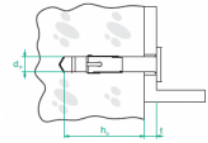

KWBO... Nail Anchor

Overview:

Application

Fixing assemblies, suspending cable runs from overhead concrete base

Material

Electro-galv. steel (EG)

Available to order:

E- stainless steel (SS) in grades A4

The fixing is fire-rated with the E90 electrical functional integrity approval fire resistance approval. Rapid installation

Versions:

Symbol	Catalogue number	Quantity in box	Driller Ø d0 [mm]	Drilling depth h0 [mm]	Maximum usable length	Minimum depth of anchoring	Head diameter
KWBO6x35	803920	100	6	40	5	25	13
KWBO6x40	803921	50	6	45	5	30	13

Connected products:

LPP/LPOPH60 Straight Connector	LPOPH60E Straight Connector	LGP/LGOPH60 Articulated Connector	LGP/LGOPH60E Articulated Connector	LKJ/LKOJH60 Angle Connector	LKOJH60E Angle Connector	BL/BLO... Joint Protection Plate	BLOE Joint Protection Plate
BZK/BZKO... Edge Protection Plate	LDC/LDOCH60 Straight Connector	LDOCH60E Ladder coupler	LGC/LGOCH60 Articulated Connector	LKDOCH60N Angle Connector	LKDOCH60E Angle Connector	ZS/ZSO Clamping Piece	WKS/WKSO60 Side Holder
SPSO60 Mesh tray staple	WFL/WFLO... Bracket	PD11 Spacer	WU/WUO... Variable Bracket	WMC/WMCO... Bracket	WMCOE Bracket	WWS/WWSO... Bracket	ZM/ZMO Hold Down Clamp
ZMOE Hold Down Clamp	WPCW/WPCO... Ceiling Bracket	WPCOE Ceiling Bracket	CWP/CWOP40H4C Support Channel	CWOP40H40E Support Channel	RO1... Cable Protection Piece	WPPGV/WPPOV Articulated Rod Hanger	SDOC... Rung
SDOCE Rung	SRO Anchor Bolt	SRBO Anchor Bolt	UPU Mounting Plate	UPPO... Mounting Plate	UKZ1/UKZO1... Cable Clamp	US12/USO12 Rod Hanger	UKO1E Cable Clamp
UKO2 Cable Clamp	USSPW/USSPWOKSA... Cable Clip	PSRO... Anchor Bolt	UTM/UTMO Fastening Bracket	UPW/UPWO Rod Grip	UKO1 Cable Clamp	USV/USOV Rod Hanger	
UPWK/UPWKO Rod Grip	USSN/USSO Joint Connector	USOVE Rod Hanger	TRSO... Drop-In Anchor - Steel	SGN Screw Set	SM... Screw Set	NS... Nut	PP... Washer