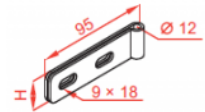

UPW/UPWO Rod Grip

Overview:

Application

Securing electrical cables and wires against falling off the tray.
It may be used with Brackets WUO, WMCO, and WWSO

Material

Steel, strip-galv. acc. to the Sendzimir method to PN-EN 10346:2011 (SG)

Available to order:

F- steel, hot-dip galv. to PN-EN ISO 1461:2011 (HDG)

L- powder coating in a full range of colours (PC)

For fixing to bracket use 2 sets of Screw SGN M8x14

Versions:

Symbol	Width a [mm]	Catalogue number	Quantity in box	Height H [mm]
UPW/UPWO	95	750100	100	25
UPW/UPWOE	95	803301	100	25

Connected products:

LPP/LPOPH60 Straight Connector	LPOPH60E Straight Connector	LGP/LGOPH60 Articulated Connector	LGP/LGOPH60E Articulated Connector	LKJ/LKOJH60 Angle Connector	LKOJH60E Angle Connector	BL/BLO... Joint Protection Plate	BLOE Joint Protection Plate
BZK/BZKO... Edge Protection Plate	LDC/LDOCH60 Straight Connector	LDOCH60E Ladder coupler	LGC/LGOCH60 Articulated Connector	LKDOCH60N Angle Connector	LKDOCH60E Angle Connector	ZS/ZSO Clamping Piece	WKS/WKS060 Side Holder
SPSO60 Mesh tray staple	WFL/WFLO... Bracket	PD11 Spacer	WU/WUO... Variable Bracket	WMC/WMCO... Bracket	WMCOE Bracket	WWS/WWSO... Bracket	ZM/ZMO Hold Down Clamp
ZMOE Hold Down Clamp	WPCW/WPCO... Ceiling Bracket	WPCOE Ceiling Bracket	CWP/CWOP40H40 Channel	CWOP40H40E Support Channel	RO1... Cable Protection Piece	WPPGV/WPPOV Articulated Rod Hanger	SDOC... Rung
SDOCE Rung	SRO Anchor Bolt	SRBO Anchor Bolt	UPU Mounting Plate	UPPO... Mounting Plate	UKZ1/UKZO1... Cable Clamp	US12/USO12 Rod Hanger	UKO1E Cable Clamp
UKO2 Cable Clamp	USSPW/USSPWOKSA... Cable Clip	PSRO... Anchor Bolt	UTM/UTMO Fastening Bracket	UKO1 Cable Clamp	USV/USOV Rod Hanger	UPWK/UPWKO Rod Grip	
USSN/USSO Joint	USOVE Rod	TRSO... Drop-In	SGN Screw Set	SM... Screw Set	NS... Nut	PP... Washer	PW... Washer