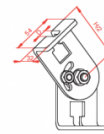

WPPGV/WPPOV Articulated Rod Hanger

Overview:

Application
Suspending cable router at an angle, Wall - and ceiling-mounted

Material
Steel, hot-dip galv. to PN-EN ISO 1461:2011 (HDG)

Available to order:
E- stainless steel (SS)
L- powder coating in a full range of colours (PC)

For ceiling-mount application use a set of PSRO M10x80 or PSRO M10x80 E

Connected products:

LPP/LPOPH60 Straight Connector	LPOPH60E Straight Connector	LGP/LGOPH60 Articulated Connector	LGP/LGOPH60E Articulated Connector	LKJ/LKOJH60 Angle Connector	LKJH60E Angle Connector	BL/BLO... Joint Protection Plate	BLOE Joint Protection Plate
BZK/BZKO... Edge Protection Plate	LDC/LDOCH60 Straight Connector	LDOCH60E Ladder coupler	LGC/LGOCH60 Articulated Connector	LKDOCH60N Angle Connector	LKDOCH60E Angle Connector	ZS/ZSO Clamping Piece	WKS/WKSO60 Side Holder
SPSO60 Mesh tray staple	WFL/WFLO... Bracket	PD11 Spacer	WU/WUO... Variable Bracket	WMC/WMCO... Bracket	WMCOE Bracket	WWS/WWSO... Bracket	ZM/ZMO Hold Down Clamp
ZMOE Hold Down Clamp	WPCW/WPCO... Ceiling Bracket	WPCOE Ceiling Bracket	CWP/CWOP40H40... Support Channel	CWOP40H40E Support Channel	RO1... Cable Protection Piece	SDOC... Rung	SDOCE Rung
SRO Anchor Bolt	SRBO Anchor Bolt	UPU Mounting Plate	UPPO... Mounting Plate	UKZ1/UKZO1... Cable Clamp	US12/USO12 Rod Hanger	UKO1E Cable Clamp	UKO2 Cable Clamp
USSPW/USSPWO KSA... Cable Clip	KSA... Cable Clip	PSRO... Anchor Bolt	UTM/UTMO Fastening Bracket	UPW/UPWO Rod Grip	UKO1 Cable Clamp	USV/USOV Rod Hanger	UPWK/UPWKO Rod Grip
USSN/USJO Joint Hanger	USOVE Rod Hanger	TRSO... Drop-In Anchor - Steel	SGN Screw Set	SM... Screw Set	NS... Nut	PP... Washer	PW... Washer