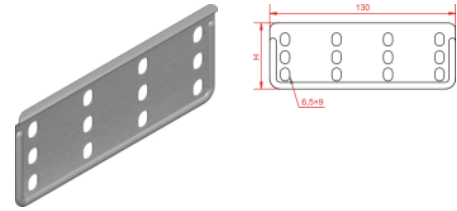

### Overview:

**Application**

Connecting cable routes.

**Material**

Steel, strip-galv. acc. to the Sendzimir method to PN-EN 10346:2011 (SG)

**Available to order:**

**E-** stainless steel (SS)

**L-** powder coating in a full range of colours (PC)