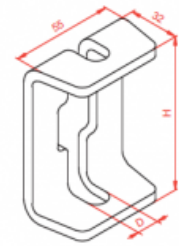

USOVE Rod Hanger

Overview:

Application
Suspending cable runs

Material
Steel, hot-dip galv. to PN-EN ISO 1461:2011 (HDG)

Available to order:
E- stainless steel (SS)
L- powder coating in a full range of colours (PC)

For ceiling-mount application use a set of PSRO M10x80 or PSRO M10x80 E

Connected products:

LPP/LPOPH60 Straight Connector	LPOPH60E Straight Connector	LGP/LGOPH60 Articulated Connector	LGP/LGOPH60E Articulated Connector	LKJ/LKOJH60 Angle Connector	LKOJH60E Angle Connector	BL/BLO... Joint Protection Plate	BLOE Joint Protection Plate
BZK/BZKO... Edge Protection Plate	LDC/LDOCH60 Straight Connector	LDOCH60E Ladder coupler	LGC/LGOCH60 Articulated Connector	LKDOCH60N Angle Connector	LKDOCH60E Angle Connector	ZS/ZSO Clamping Piece	WKS/WKSO60 Side Holder
SPSO60 Mesh tray staple	WFL/WFLO... Bracket	PD11 Spacer	WU/WUO... Variable Bracket	WMC/WMCO... Bracket	WMCOE Bracket	WWS/WWSO... Bracket	ZM/ZMO Hold Down Clamp
ZMOE Hold Down Clamp	WPCW/WPCO... Ceiling Bracket	WPCOE Ceiling Bracket	CWP/CWOP40H40E Support Channel	CWOP40H40E Support Channel	RO1... Cable Protection Piece	WPPGV/WPPOV Articulated Rod Hanger	SDOC... Rung
SDOCE Rung	SRO Anchor Bolt	SRBO Anchor Bolt	UPU Mounting Plate	UPPO... Mounting Plate	UKZ1/UKZO1... Cable Clamp	US12/USO12 Rod Hanger	UKO1E Cable Clamp
UKO2 Cable Clamp	USSPW/USSPWOKSA... Cable Clip	PSRO... Anchor Bolt	UTM/UTMO Fastening Bracket	UPW/UPWO Rod Grip	UKO1 Cable Clamp	USV/USOV Rod Hanger	
UPWK/UPWKO Rod Grip	USSN/USSO Joint Connector	TRSO... Drop-In Anchor - Steel	SGN Screw Set	SM... Screw Set	NS... Nut	PP... Washer	PW... Washer
KWBO... Nail	GSO... Ceiling						