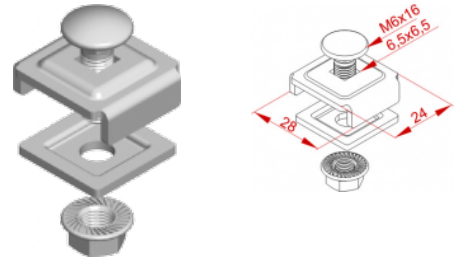

USSN/USSO Joint Connector

Overview:

Application

Joining up wire mesh cable tray components

Material

Steel, strip-galv. acc. to the Sendzimir method to PN-EN 10346:2011 (SG)

Available to order:

E- stainless steel (SS)

L- powder coating in a full range of colours (PC)

For the installation of wire mesh cable trays on channels for the following widths:

- 60mm - use 2 x USSO

- 100-200mm range - use 3 x USSO min

- 300-400mm range - use 4 x USSO min

Connected products:

LPP/LPOPH60 Straight Connector	LPOPH60E Straight Connector	LGP/LGOPH60 Articulated Connector	LGP/LGOPH60E Articulated Connector	LKJ/LKOJH60 Angle Connector	LKOJH60E Angle Connector	BL/BLO... Joint Protection Plate	BLOE Joint Protection Plate
BZK/BZKO... Edge Protection Plate	LDC/LDOCH60 Straight Connector	LDOCH60E Ladder coupler	LGC/LGOCH60 Articulated Connector	LKDOCH60N Angle Connector	LKDOCH60E Angle Connector	ZS/ZSO Clamping Piece	WKS/WKS060 Side Holder
SPSO60 Mesh tray staple	WFL/WFLO... Bracket	PD11 Spacer	WU/WUO... Variable Bracket	WMC/WMCO... Bracket	WMC0E Bracket	WWS/WWSO... Bracket	ZM/ZMO Hold Down Clamp
ZMOE Hold Down Clamp	WPCW/WPCO... Ceiling Bracket	WPCOE Ceiling Bracket	CWP/CWOP40H40 Support Channel	CWP40H40E Support Channel	RO1... Cable Protection Piece	WPPGV/WPPOV Articulated Rod Hanger	SDOC... Rung
SDOCE Rung	SRO Anchor Bolt	SRBO Anchor Bolt	UPU Mounting Plate	UPPO... Mounting Plate	UKZ1/UKZO1... Cable Clamp	US12/USO12 Rod Hanger	UKO1E Cable Clamp
UKO2 Cable Clamp	USSPW/USSPWOKSA... Cable Clip	PSRO... Anchor Bolt	UTM/UTMO Fastening Bracket	UPW/UPWO Rod Grip	UKO1 Cable Clamp	USV/USOV Rod Hanger	
UPWK/UPWKO Rod Grip	USOVE Rod Hanger	TRSO... Drop-In Anchor - Steel	SGN Screw Set	SM... Screw Set	NS... Nut	PP... Washer	PW... Washer