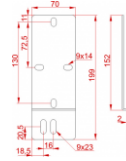

UPU Mounting Plate

Overview:

APPLICATION

Junction box assembly on cable trays and ladders

MATERIAL

Steel, strip-galv. acc. to the
Sendzimir method PN-EN 10346:2011
Available finishes:
F - steel, hot-dip galvanised
to PN-EN ISO 1461:2011 (HDG)
E - stainless steel, grade 1.4301 (AISI304)
L - powder coating in a full range of colours (PC)

Assembly of:

- Junction box by 2 sets of SGKM6x12
- Cable Tray by 2 sets of SGKM6x12

Connected products:

LPP/LPOPH60 Straight Connector	LPOPH60E Straight Connector	LGP/LGOPH60 Articulated Connector	LGP/LGOPH60E Articulated Connector	LKJ/LKOJH60 Angle Connector	LKOJH60E Angle Connector	BL/BLO... Joint Protection Plate	BLOE Joint Protection Plate
BZK/BZKO... Edge Protection Plate	LDC/LDOCH60 Straight Connector	LDOCH60E Ladder coupler	LGC/LGOCH60 Articulated Connector	LKDOCH60N Angle Connector	LKDOCH60E Angle Connector	ZS/ZSO Clamping Piece	WKS/WKSO60 Side Holder
WFL/WFLO... Bracket	PD11 Spacer	WU/WUO... Variable Bracket	WMC/WMCO... Bracket	WMCOE Bracket	WWS/WWSO... Bracket	ZM/ZMO Hold Down Clamp	ZMOE Hold Down Clamp
WPCW/WPCO... Ceiling Bracket	WPCOE Ceiling Bracket	CWP/CWOP40H4 Support Channel	CWOP40H40E Support Channel	RO1... Cable Protection Piece	WPPGV/WPPOV Articulated Rod Hanger	SDOC... Rung	SDOCE Rung
SRO Anchor Bolt	SRBO Anchor Bolt	UPPO... Mounting Plate	UKZ1/UKZO1... Cable Clamp	US12/USO12 Rod Hanger	UKO1E Cable Clamp	UKO2 Cable Clamp	USSPW/USSPWO Joint Connector
KSA... Cable Clip	PSRO... Anchor Bolt	UTM/UTMO Fastening Bracket	UPW/UPWO Rod Grip	UKO1 Cable Clamp	USV/USOV Rod Hanger	UPWK/UPWKO Rod Grip	USSN/USSO Joint Connector
USOVE Rod Hanger	TRSO... Drop-In Anchor - Steel	SGN Screw Set	SM... Screw Set	NS... Nut	PP... Washer	PW... Washer	NLM Rod Connector