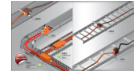

UPU Mounting Plate

Overview:

APPLICATION

Junction box assembly on cable trays and ladders

MATERIAL

Steel, strip-galv. acc. to the
Sendzimir method PN-EN 10346:2011
Available finishes:
F - steel, hot-dip galvanised
to PN-EN ISO 1461:2011 (HDG)
E - stainless steel, grade 1.4301 (AISI304)
L - powder coating in a full range of colours (PC)

Assembly of:

- Junction box by 2 sets of SGKM6x12
- Cable Tray by 2 sets of SGKM6x12

Connected products:

LPP/LPOPH60 Straight Connector	LPOPH60E Straight Connector	LGP/LGOPH60 Articulated Connector	LGP/LGOPH60E Articulated Connector	LKJ/LKOJH60 Angle Connector	LKOJH60E Angle Connector	BL/BLO... Joint Protection Plate	BLOE Joint Protection Plate
BZK/BZKO... Edge Protection Plate	LDC/LDOCH60 Straight Connector	LDOCH60E Ladder coupler	LGC/LGOCH60 Articulated Connector	LKDOCH60N Angle Connector	LKDOCH60E Angle Connector	ZS/ZSO Clamping Piece	WKS/WKSO60 Side Holder
WFL/WFLO... Bracket	PD11 Spacer	WU/WUO... Variable Bracket	WMC/WMCO... Bracket	WMCOE Bracket	WWS/WWSO... Bracket	ZM/ZMO Hold Down Clamp	ZMOE Hold Down Clamp
WPCW/WPCO... Ceiling Bracket	WPCOE Ceiling Bracket	CWP/CWOP40H4 Support Channel	CWOP40H40E Support Channel	RO1... Cable Protection Piece	WPPGV/WPPOV Articulated Rod Hanger	SDOC... Rung	SDOCE Rung
SRO Anchor Bolt	SRBO Anchor Bolt	UPPO... Mounting Plate	UKZ1/UKZO1... Cable Clamp	US12/USO12 Rod Hanger	UKO1E Cable Clamp	UKO2 Cable Clamp	USSPW/USSPWO Joint Connector
KSA... Cable Clip	PSRO... Anchor Bolt	UTM/UTMO Fastening Bracket	UPW/UPWO Rod Grip	UKO1 Cable Clamp	USV/USOV Rod Hanger	UPWK/UPWKO Rod Grip	USSN/USSO Joint Connector
USOVE Rod Hanger	TRSO... Drop-In Anchor - Steel	SGN Screw Set	SM... Screw Set	NS... Nut	PP... Washer	PW... Washer	NLM Rod Connector