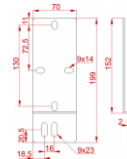

UPU Mounting Plate

Overview:

APPLICATION

Junction box assembly on cable trays and ladders

MATERIAL

Steel, strip-galv. acc. to the
Sendzimir method PN-EN 10346:2011
Available finishes:
F - steel, hot-dip galvanised
to PN-EN ISO 1461:2011 (HDG)
E - stainless steel, grade 1.4301 (AISI304)
L - powder coating in a full range of colours (PC)

Assembly of:

- Junction box by 2 sets of SGKM6x12
- Cable Tray by 2 sets of SGKM6x12

Connected products:

LPP/LPOPH60 Straight Connector	LPOPH60E Straight Connector	LGP/LGOPH60 Articulated Connector	LGP/LGOPH60E Articulated Connector	LKJ/LKOJH60 Angle Connector	LKOJH60E Angle Connector	BL/BLO... Joint Protection Plate	BLOE Joint Protection Plate
BZK/BZKO... Edge Protection Plate	LDC/LDOCH60 Straight Connector	LDOCH60E Ladder coupler	LGC/LGOCH60 Articulated Connector	LKDOCH60N Angle Connector	LKDOCH60E Angle Connector	ZS/ZSO Clamping Piece	WKS/WKSO60 Side Holder
WFL/WFLO... Bracket	PD11 Spacer	WU/WUO... Variable Bracket	WMC/WMCO... Bracket	WMCOE Bracket	WWS/WWSO... Bracket	ZM/ZMO Hold Down Clamp	ZMOE Hold Down Clamp
WPCW/WPCO... Ceiling Bracket	WPCOE Ceiling Bracket	CWP/CWOP40H4 Support Channel	CWOP40H40E Support Channel	RO1... Cable Protection Piece	WPPGV/WPPOV Articulated Rod Hanger	SDOC... Rung	SDOCE Rung
SRO Anchor Bolt	SRBO Anchor Bolt	UPPO... Mounting Plate	UKZ1/UKZO1... Cable Clamp	US12/USO12 Rod Hanger	UKO1E Cable Clamp	UKO2 Cable Clamp	USSPW/USSPWO Joint Connector
KSA... Cable Clip	PSRO... Anchor Bolt	UTM/UTMO Fastening Bracket	UPW/UPWO Rod Grip	UKO1 Cable Clamp	USV/USOV Rod Hanger	UPWK/UPWKO Rod Grip	USSN/USSO Joint Connector
USOVE Rod Hanger	TRSO... Drop-In Anchor - Steel	SGN Screw Set	SM... Screw Set	NS... Nut	PP... Washer	PW... Washer	NLM Rod Connector