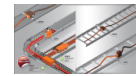

UPU Mounting Plate

Overview:

APPLICATION

Junction box assembly on cable trays and ladders

MATERIAL

Steel, strip-galv. acc. to the
Sendzimir method PN-EN 10346:2011
Available finishes:
F - steel, hot-dip galvanised
to PN-EN ISO 1461:2011 (HDG)
E - stainless steel, grade 1.4301 (AISI304)
L - powder coating in a full range of colours (PC)

Assembly of:

- Junction box by 2 sets of SGKM6x12
- Cable Tray by 2 sets of SGKM6x12

Connected products:

LPP/LPOPH60 Straight Connector	LPOPH60E Straight Connector	LGP/LGOPH60 Articulated Connector	LGP/LGOPH60E Articulated Connector	LKJ/LKOJH60 Angle Connector	LKOJH60E Angle Connector	BL/BLO... Joint Protection Plate	BLOE Joint Protection Plate
BZK/BZKO... Edge Protection Plate	LDC/LDOCH60 Straight Connector	LDOCH60E Ladder coupler	LGC/LGOCH60 Articulated Connector	LKDOCH60N Angle Connector	LKDOCH60E Angle Connector	ZS/ZSO Clamping Piece	WKS/WKSO60 Side Holder
WFL/WFLO... Bracket	PD11 Spacer	WU/WUO... Variable Bracket	WMC/WMCO... Bracket	WMCOE Bracket	WWS/WWSO... Bracket	ZM/ZMO Hold Down Clamp	ZMOE Hold Down Clamp
WPCW/WPCO... Ceiling Bracket	WPCOE Ceiling Bracket	CWP/CWOP40H4 Support Channel	CWOP40H40E Support Channel	RO1... Cable Protection Piece	WPPGV/WPPOV Articulated Rod Hanger	SDOC... Rung	SDOCE Rung
SRO Anchor Bolt	SRBO Anchor Bolt	UPPO... Mounting Plate	UKZ1/UKZO1... Cable Clamp	US12/USO12 Rod Hanger	UKO1E Cable Clamp	UKO2 Cable Clamp	USSPW/USSPWO Joint Connector
KSA... Cable Clip	PSRO... Anchor Bolt	UTM/UTMO Fastening Bracket	UPW/UPWO Rod Grip	UKO1 Cable Clamp	USV/USOV Rod Hanger	UPWK/UPWKO Rod Grip	USSN/USSO Joint Connector
USOVE Rod Hanger	TRSO... Drop-In Anchor - Steel	SGN Screw Set	SM... Screw Set	NS... Nut	PP... Washer	PW... Washer	NLM Rod Connector