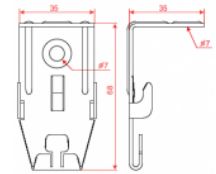

WKS/WKSO60 Side Holder

Overview:

Application
Suspending wire mesh cable trays

Material
Steel, strip-galv. acc. to the Sendzimir method to PN-EN 10346:2011 (SG)

Available to order:
E- stainless steel (SS)
L- powder coating in a full range of colours (PC)

For fixing to:
- the wall use set of Bolt Anchor SRO M6×30 or SRO M6×30 E
- the ceiling use set of Bolt Anchor SRO M6×30 or SRO M6×30 E
or Threaded Rod PG M6/1(PG M6/1 E)
and Drop-In Anchor - Steel TRSO M6 (TRSO M6 E)

Connected products:

LPP/LPOPH60 Straight Connector	LPOPH60E Straight Connector	LGP/LGOPH60 Articulated Connector	LGP/LGOPH60E Articulated Connector	LKJ/LKOJH60 Angle Connector	LKOJH60E Angle Connector	BL/BLO... Joint Protection Plate	BLOE Joint Protection Plate
BZK/BZKO... Edge Protection Plate	LDC/LDOCH60 Straight Connector	LDOCH60E Ladder coupler	LGC/LGOCH60 Articulated Connector	LKDOCH60N Angle Connector	LKDOCH60E Angle Connector	ZS/ZSO Clamping Piece	SPSO60 Mesh tray staple
WFL/WFLO... Bracket	PD11 Spacer	WU/WUO... Variable Bracket	WMC/WMCO... Bracket	WMCOE Bracket	WWS/WWSO... Bracket	ZM/ZMO Hold Down Clamp	ZMOE Hold Down Clamp
WPCW/WPCO... Ceiling Bracket	WPCOE Ceiling Bracket	CWP/CWOP40H4... Support Channel	CWOP40H40E Support Channel	RO1... Cable Protection Piece	WPPGV/WPPOV Articulated Rod Hanger	SDOC... Rung	SDOCE Rung
SRO Anchor Bolt	SRBO Anchor Bolt	UPU Mounting Plate	UPPO... Mounting Plate	UKZ1/UKZO1... Cable Clamp	US12/USO12 Rod Hanger	UKO1E Cable Clamp	UKO2 Cable Clamp
USSPW/USSPWO... Cable Clip	KSA... Cable Clip	PSRO... Anchor Bolt	UTM/UTMO Fastening Bracket	UPW/UPWO Rod Grip	UKO1 Cable Clamp	USV/USOV Rod Hanger	UPWK/UPWKO Rod Grip
USSN/USSO Joint Connector	USOVE Rod Hanger	TRSO... Drop-In Anchor - Steel	SGN Screw Set	SM... Screw Set	NS... Nut	PP... Washer	PW... Washer