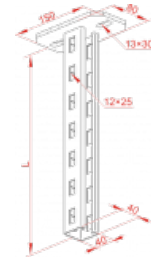

### Overview:

**Application**  
Suspending cable routes.

**Material**  
Steel, hot-dip galv. to PN-EN ISO 1461:2011 (HDG)

**Available to order:**  
E- stainless steel (SS)  
L- powder coating in a full range of colours (PC)

### Versions:

Symbol	Length L [m]	Catalogue number	Quantity in box	Weight 1 pc.
WPCO200 E	200	800821	20	0,90
WPCO300 E	300	800831	20	1,10
WPCO400 E	400	800841	10	1,30
WPCO500 E	500	800851	10	1,47
WPCO600 E	600	800861	10	1,67
WPCO700 E	700	800871	10	1,86
WPCO800 E	800	800881	10	2,10
WPCO900 E	900	800891	10	2,25
WPCO1000 E	1000	800813	10	2,45
WPCO2000 E	2000	800814	4	4,90