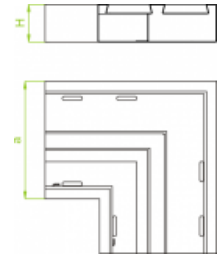

KPKSd215H68 90° Elbow 2 Comp.

Overview:

Application

Indoor cable routing for power, voice, and data services

Material

Electro-galvanised steel (EGS) to PN-EN 10152 Paint-finished - white to RAL9010 or grey to RAL 7035

Available to order:

L - powder coating in a full range of colours (PC)

Note: Cover included

Connected products: