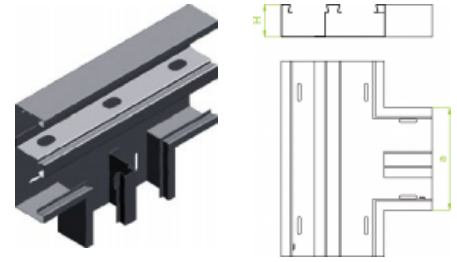

TSKSd215H100 Tee 2 Comp.

Overview:

Application

Indoor cable routing for power, voice, and data services

Material

Electro-galvanised steel (EGS) to PN-EN 10152 Paint-finished - white to RAL9010 or grey to RAL 7035

Available to order:

L - powder coating in a full range of colours (PC)

Note: Cover included

Connected products:

KPKS...H100 90° Elbow

KPKSd215H100 90° Elbow 2 Comp.

KS...H100 Wall Trunking

KSd215H100 Wall Trunking 2 Comp.

KWKS...H100 Internal Bend

KWKSd215H100 Internal Bend 2 Comp.

KZKS...H100 External Bend

KZKSd215H100 External Bend 2 Comp.

TSKS...H100 Tee ZK...H100 Blind End

ZK...H100 Blind End

LKSH100 Notched Connector