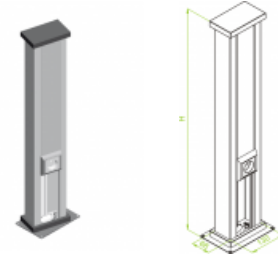

SI... Power Post

Overview:

Application

Indoor cable routing for power, voice, and data services

Material

Electro-galvanised steel (EGS) to PN-EN 10152 Paint-finished - white to RAL9010 or grey to RAL 7035

Available to order:

L - powder coating in a full range of colours (PC)

Height adjustment allows for installation to the ceiling

Versions:

Sheet thickness: **1,0 mm**

Symbol	Catalogue number	Quantity in box	Height H [mm]	Weight 1 pc.
SI250	910911	8	250	1,85
SI500	910913	4	500	2,85
SI700	910915	4	700	3,65