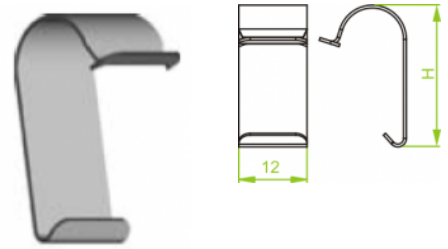

## ZPN...E Cover Clamp

### Overview:

**Application**  
Preventing the cover from slipping

**Material**  
Stainless steel strip (SS)

**Available to order:**  
L- powder coating in a full range of colours (PC)