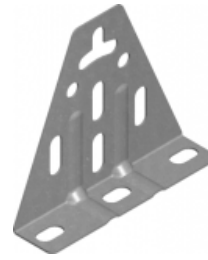

## UT Fastening Bracket

### Overview:

**Application**

Installing cable trays and ladders in the proper distance from the wall

**Material**

Steel, strip-galv. acc. to the Sendzimir method to PN-EN 10346:2011 (SG)

**Available to order:**

**F-** steel, hot-dip galv. to PN-EN ISO 1461:2011 (HDG)

**E-** stainless steel (SS)

**L-** powder coating in a full range of colours (PC)