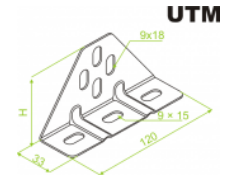

UTM/UTMO Fastening Bracket

Overview:

Application

Installing cable trays and ladders in the proper distance from the wall

Material

Steel, strip-galv. acc. to the Sendzimir method to PN-EN 10346:2011 (SG)

Available to order:

F- steel, hot-dip galv. to PN-EN ISO 1461:2011 (HDG)

E- stainless steel (SS)

L- powder coating in a full range of colours (PC)

Connected products:

DM...H55
Vertical Cable
Ladder

DKD...H45N
Cable Ladder

DKP...H45N
Cable Ladder