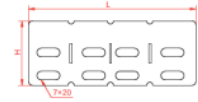

### Overview:

**Application**

Connecting cable routes.

**Material**

Steel, strip-galv. acc. to the Sendzimir method to PN-EN 10346:2011 (SG)

**Available to order:**

**E-** stainless steel (SS)

**L-** powder coating in a full range of colours (PC)