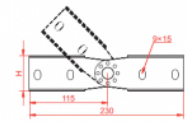

LGC/LGOCH60 Articulated Connector

Overview:

Application

Joining cable ladder lengths routed at various angles. Full-range angle adjustment with a lock.

Material

Steel, strip-galv. acc. to the Sendzimir method to PN-EN 10346:2011 (SG)

Available to order:

E- stainless steel (SS)

L- powder coating in a full range of colours (PC)

**For the installation use 4 sets of
Screw SGN M8x14 or SGN M8x14 E**

Connected products:

LPP/LPOPH60 Straight Connector	LPOPH60E Straight Connector	LGP/LGOPH60 Articulated Connector	LGP/LGOPH60E Articulated Connector	LKJ/LKOJH60 Angle Connector	LKOJH60E Angle Connector	BL/BLO... Joint Protection Plate	BLOE Joint Protection Plate
BZK/BZKO... Edge Protection Plate	LDC/LDOCH60 Straight Connector	LDOCH60E Ladder coupler	LKDOCH60N Angle Connector	LKDOCH60E Angle Connector	ZS/ZSO Clamping Piece	WKS/WKSO60 Side Holder	SPSO60 Mesh tray staple
WFL/WFLO... Bracket	PD11 Spacer	WU/WUO... Variable Bracket	WMC/WMCO... Bracket	WMCOE Bracket	WWS/WWSO... Bracket	ZM/ZMO Hold Down Clamp	ZMOE Hold Down Clamp
WPCW/WPCO... Ceiling Bracket	WPCOE Ceiling Bracket	CWP/CWOP40H4 Support Channel	CWOP40H40E Support Channel	RO1... Cable Protection Piece	WPPGV/WPPOV Articulated Rod Hanger	SDOC... Rung	SDOCE Rung
SRO Anchor Bolt	SRBO Anchor Bolt	UPU Mounting Plate	UPPO... Mounting Plate	UKZ1/UKZO1... Cable Clamp	US12/USO12 Rod Hanger	UKO1E Cable Clamp	UKO2 Cable Clamp
USSPW/USPPWO Joint Connector	KSA... Cable Clip	PSRO... Anchor Bolt	UTM/UTMO Fastening Bracket	UPW/UPWO Rod Grip	UKO1 Cable Clamp	USV/USOV Rod Hanger	UPWK/UPWKO Rod Grip
USSN/USO Joint Rod Connector	USOVE Rod Hanger	TRSO... Drop-In Anchor - Steel	SGN Screw Set	SM... Screw Set	NS... Nut	PP... Washer	PW... Washer
KWBO... Nail	GSO... Ceiling	KWBO... Nail	GSO... Ceiling	KWBO... Nail	GSO... Ceiling	KWBO... Nail	GSO... Ceiling