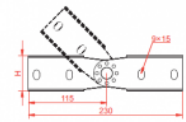

### Overview:

**Application**

Joining cable ladder lengths routed at various angles. Full-range angle adjustment with a lock.

**Material**

Steel, strip-galv. acc. to the Sendzimir method to PN-EN 10346:2011 (SG)

**Available to order:**

E- stainless steel (SS)  
L- powder coating in a full range of colours (PC)

**For the installation use 4 sets of  
Screw SGN M8x14 or SGN M8x14 E**

### Connected products:

LPP/LPOPH60 Straight Connector	LPOPH60E Straight Connector	LGP/LGOPH60 Articulated Connector	LGP/LGOPH60E Articulated Connector	LKJ/LKOJH60 Angle Connector	LKOJH60E Angle Connector	BL/BLO... Joint Protection Plate	BLOE Joint Protection Plate
BZK/BZKO... Edge Protection Plate	LDC/LDOCH60 Straight Connector	LDOCH60E Ladder coupler	LKDOCH60N Angle Connector	LKDOCH60E Angle Connector	ZS/ZSO Clamping Piece	WKS/WKSO60 Side Holder	SPSO60 Mesh tray staple
WFL/WFLO... Bracket	PD11 Spacer	WU/WUO... Variable Bracket	WMC/WMCO... Bracket	WMCOE Bracket	WWS/WWSO... Bracket	ZM/ZMO Hold Down Clamp	ZMOE Hold Down Clamp
WPCW/WPCO... Ceiling Bracket	WPCOE Ceiling Bracket	CWP/CWOP40H4 Support Channel	CWOP40H40E Support Channel	RO1... Cable Protection Piece	WPPGV/WPPOV Articulated Rod Hanger	SDOC... Rung	SDOCE Rung
SRO Anchor Bolt	SRBO Anchor Bolt	UPU Mounting Plate	UPPO... Mounting Plate	UKZ1/UKZO1... Cable Clamp	US12/USO12 Rod Hanger	UKO1E Cable Clamp	UKO2 Cable Clamp
USSPW/USPPWO Joint Connector	KSA... Cable Clip	PSRO... Anchor Bolt	UTM/UTMO Fastening Bracket	UPW/UPWO Rod Grip	UKO1 Cable Clamp	USV/USOV Rod Hanger	UPWK/UPWKO Rod Grip
USSN/USO Joint Rod Connector	USOVE Rod Hanger	TRSO... Drop-In Anchor - Steel	SGN Screw Set	SM... Screw Set	NS... Nut	PP... Washer	PW... Washer
KWBO... Nail	GSO... Ceiling	KWBO... Nail	GSO... Ceiling	KWBO... Nail	GSO... Ceiling	KWBO... Nail	GSO... Ceiling