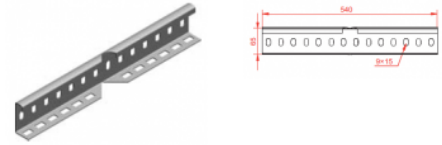

LKDOCH60E Angle Connector

Overview:

Application

Joining cable ladder lengths routed at various angles

Material

Steel, strip-galv. acc. to the Sendzimir method to PN-EN 10346:2011 (SG)

Available to order:

E- stainless steel (SS)

L- powder coating in a full range of colours (PC)

For the installation use 4 sets of

Screw SGN M8x14 or SGN M8x14 E

Connected products:

LPP/LPOPH60 Straight Connector	LPOPH60E Straight Connector	LGP/LGOPH60 Articulated Connector	LGP/LGOPH60E Articulated Connector	LKJ/LKOJH60 Angle Connector	LKOJH60E Angle Connector	BL/BLO... Joint Protection Plate	BLOE Joint Protection Plate
BZK/BZKO... Edge Protection Plate	LDC/LDOCH60 Straight Connector	LDOCH60E Ladder coupler	LGC/LGOCH60 Articulated Connector	LKDOCH60N Angle Connector	ZS/ZSO Clamping Piece	WKS/WKSO60 Side Holder	SPSO60 Mesh tray staple
WFL/WFLO... Bracket	PD11 Spacer	WU/WUO... Variable Bracket	WMC/WMCO... Bracket	WMCOE Bracket	WWS/WWSO... Bracket	ZM/ZMO Hold Down Clamp	ZMOE Hold Down Clamp
WPCW/WPCO... Ceiling Bracket	WPCOE Ceiling Bracket	CWP/CWOP40H4 Support Channel	CWOP40H4OE Support Channel	RO1... Cable Protection Piece	WPPGV/WPPOV Articulated Rod Hanger	SDOC... Rung	SDOCE Rung
SRO Anchor Bolt	SRBO Anchor Bolt	UPU Mounting Plate	UPPO... Mounting Plate	UKZ1/UKZO1... Cable Clamp	US12/USO12 Rod Hanger	UKO1E Cable Clamp	UKO2 Cable Clamp
USSPW/USSPWOKSA... Cable Clip	KSA... Cable Clip	PSRO... Anchor Bolt	UTM/UTMO Fastening Bracket	UPW/UPWO Rod Grip	UKO1 Cable Clamp	USV/USOV Rod Hanger	UPWK/UPWKO Rod Grip
USSN/USO Joint Hanger	USOVE Rod Hanger	TRSO... Drop-In Anchor - Steel	SGN Screw Set	SM... Screw Set	NS... Nut	PP... Washer	PW... Washer
KWBO... Nail Anchor	GSO... Ceiling Nail	KSKO... Hollow -	KSKO... Hollow -	KSKO... Hollow -	KSKO... Hollow -	KSKO... Hollow -	KSKO... Hollow -