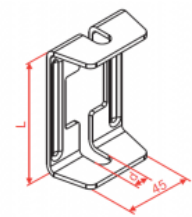

### Overview:

**Application**  
Suspending cable routes

**Material**  
Steel, strip-galv. acc. to the Sendzimir method to PN-EN 10346:2011 (SG)

**Available to order:**  
L- powder coating in a full range of colours (PC)

**For ceiling-mount application use a set of PSRO M10×80 or PSRO M10×80 E**