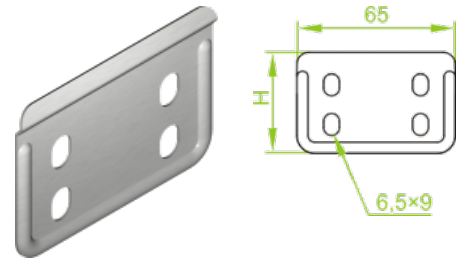

## LPMLH50 Straight Connector

### Overview:

**Application**  
Connecting cable routes.

**Material**  
Steel, strip-galv. acc. to the Sendzimir method to PN-EN 10346:2011 (SG)

**Available to order:**  
**F-** steel, hot-dip galv. to PN-EN ISO 1461:2011 (HDG)  
**E-** stainless steel (SS)  
**L-** powder coating in a full range of colours (PC)