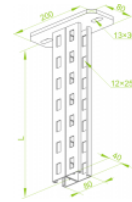

WPCD...N Ceiling Bracket

Overview:

Application
Suspending cable routes.

Material
Steel, hot-dip galv. to PN-EN ISO 1461:2011 (HDG)

Available to order:
E- stainless steel (SS)
L- powder coating in a full range of colours (PC)

Versions:

Symbol	Length L [m]	Catalogue number	Quantity in box	Weight 1 pc.
WPCD200N	200	730820	10	1,48
WPCD300N	300	730830	10	1,68
WPCD400N	400	730840	4	2,26
WPCD500N	500	730850	4	2,65
WPCD600N	600	730860	4	3,04
WPCD700N	700	730870	2	3,50
WPCD800N	800	730880	2	3,82
WPCD900N	900	730890	2	4,21
WPCD1000N	1000	750811	2	4,60
WPCD2000N	2000	750812	2	8,50
WPCD3000N	3000	750813	2	12,40