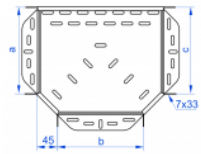

TKJ...H60 Horizontal Tee

Overview:

Application

Branching out cable routes.

Material

Steel, strip-galv. acc. to the Sendzimir method to PN-EN 10346:2011 (SG)

Available to order:

F- steel, hot-dip galv. to PN-EN ISO 1461:2011 (HDG)

E- stainless steel (SS)

L- powder coating in a full range of colours (PC)

**For installation use Screw Sets SGK M6×12 or SG M6×12.
In case of special orders please specify dimensions: a, b, etc.**

Versions:

Sheet thickness: **1,0 mm**

Symbol	Width a [mm]	Catalogue number	Quantity in box	Weight 1 pc.
TKJ50H60	50	163924	20	0,28
TKJ100H60	100	166610	20	0,45
TKJ150H60	150	166615	10	0,64
TKJ200H60	200	166620	10	0,90
TKJ300H60	300	166630	10	1,49
TKJ400H60	400	166640	10	2,26
TKJ500H60	500	166650	10	3,04
TKJ600H60	600	166660	10	3,96