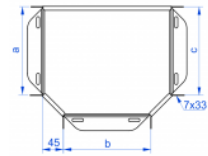

### Overview:

**Application**

Branching out cable routes.

**Material**

Steel, strip-galv. acc. to the Sendzimir method to PN-EN 10346:2011 (SG)

**Available to order:**

F- steel, hot-dip galv. to PN-EN ISO 1461:2011 (HDG)

E- stainless steel (SS)

L- powder coating in a full range of colours (PC)

**For installation use Screw Sets SGK M6×12 or SG M6×12.  
In case of special orders please specify dimensions: a, b, etc.**

### Versions:

Sheet thickness: **1,0 mm**

Symbol	Width a [mm]	Catalogue number	Quantity in box	Weight 1 pc.
<b>TKBJ50H60</b>	<b>50</b>	<b>164124</b>	<b>20</b>	<b>0,28</b>
<b>TKBJ100H60</b>	<b>100</b>	<b>160901</b>	<b>20</b>	<b>0,45</b>
<b>TKBJ150H60</b>	<b>150</b>	<b>161001</b>	<b>20</b>	<b>0,64</b>
<b>TKBJ200H60</b>	<b>200</b>	<b>161101</b>	<b>20</b>	<b>0,90</b>
<b>TKBJ300H60</b>	<b>300</b>	<b>161301</b>	<b>20</b>	<b>1,49</b>
<b>TKBJ400H60</b>	<b>400</b>	<b>161401</b>	<b>20</b>	<b>2,26</b>
<b>TKBJ500H60</b>	<b>500</b>	<b>161501</b>	<b>20</b>	<b>3,04</b>
<b>TKBJ600H60</b>	<b>600</b>	<b>161601</b>	<b>20</b>	<b>3,96</b>