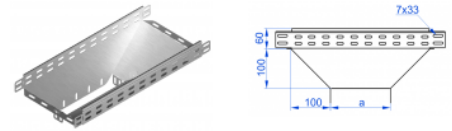

### Overview:

**Application**

Branching out cable routes. Transition of tray cable run from the horizontal to the vertical plane.

**Material**

Steel, strip-galv. acc. to the Sendzimir method to PN-EN 10346:2011 (SG)

**Available to order:**

- F-** steel, hot-dip galv. to PN-EN ISO 1461:2011 (HDG)
- E-** stainless steel (SS)
- L-** powder coating in a full range of colours (PC)

**For installation use Screw Sets SGK M6x12 or SG M6x12.**