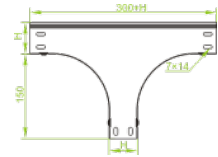

### Overview:

**Application**

Branching out cable routes. Transition of tray cable run from the horizontal to the vertical plane.

**Material**

Steel, strip-galv. acc. to the Sendzimir method to PN-EN 10346:2011 (SG)

**Available to order:**

- F-** steel, hot-dip galv. to PN-EN ISO 1461:2011 (HDG)
- E-** stainless steel (SS)
- L-** powder coating in a full range of colours (PC)

**For installation use Screw Sets SGK M6x12 or SG M6x12 and Straight Connectors LPL or LPP.**  
**Quick and convenient installation by the use of dismantled parts**  
**This innovative solution allows for fast and safe cable laying without the need of pulling**

### Versions:

Sheet thickness: **1,0 mm**

Symbol	Width a [mm]	Catalogue number	Quantity in box	Weight 1 pc.
TRSBJ100H80	100	188710	1	1,16
TRSBJ150H80	150	188715	1	1,35
TRSBJ200H80	200	188720	1	1,53
TRSBJ300H80	300	188730	1	1,90
TRSBJ400H80	400	188740	1	2,27
TRSBJ500H80	500	188750	1	2,64
TRSBJ600H80	600	188760	1	3,00

### Connected products:

KCJ...H80N Cable Tray	KOJ...H80N Cable Tray	NO24x35 Cable Protection Ring	KBJ...H80 Cable Tray	KKJ...H80 90° Horizontal Bend	KKBJ...H80 90° Horizontal Bend	KKPJ...H80 90° Horizontal Bend	KKMJ...H80 45° Horizontal Bend
KKMBJ...H80 45° Horizontal Bend	KKMPJ...H80 45° Horizontal Bend	TKJ...H80 Horizontal Tee	TKBJ...H80 Horizontal Tee	TKPJ...H80 Horizontal Tee	CZKJ...H80 Horizontal Cross-over	CZKBJ...H80 Horizontal Cross-over	CZKJP...H80 Horizontal Cross-over
LUI...H80 90° Vertical Bend	LUBJ...H80 90° Vertical Bend	LUPJ...H80 90° Vertical Bend	LUMJ...H80 45° Vertical Bend	LUMBj...H80 45° Vertical Bend	LUMPJ...H80 45° Vertical Bend	LLJ...H80 Adjustable Vertical Bend	LLBJ...H80 Adjustable Vertical Bend
ELJ...H80 Adjustable Vertical Bend Element	ELBJ...H80 Adjustable Vertical Bend Element	OPZJ...H80 Horizontal Bypass	OPZBJ...H80 Horizontal Bypass	OPNJ...H80 Vertical Bypass	OPNBj...H80 Vertical Bypass	KRPJ...H80 Vertical Elbow - Right	KRPBj...H80 Vertical Elbow - Right