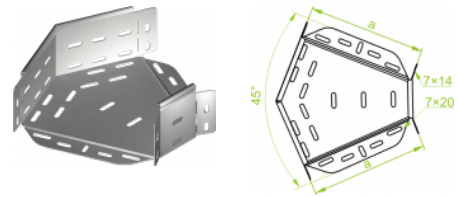

## KKMJ...H80 45° Horizontal Bend

### Overview:

**Application**  
Diversion in cable routing.

**Material**  
Steel, strip-galv. acc. to the Sendzimir method to PN-EN 10346:2011 (SG)

**Available to order:**  
F- steel, hot-dip galv. to PN-EN ISO 1461:2011 (HDG)  
E- stainless steel (SS)  
L- powder coating in a full range of colours (PC)