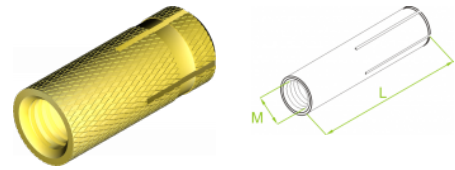

TRM Drop-In Anchor Brass

Overview:

APPLICATIONS
Supporting cable trays.

MATERIAL
Brass.

Versions:

Symbol	Length L [m]	Catalogue number	Quantity in box	Thread M [mm]
TRMM8	30	650209	100	8
TRMM10	40	650309	50	10