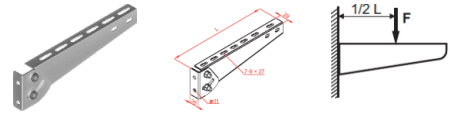

WUO Variable Bracket

Overview:

Application
Installing cable trays and ladders

Material
Steel, strip-galv. acc. to the Sendzimir method to PN-EN 10346:2011 (SG)

Available to order:
E- stainless steel (SS)
L- powder coating in a full range of colours (PC)

For wall-mount application use 2 sets of PSRO M10×80 or PSRO M10×80E

For the installation of:
- cable trays - use sets of SGN M6×12 or SGN M6×12 E
- cable ladders - use 2 pieces of Hold-Down Clamp ZMO or ZMO E
with 2 sets of SGN M8×14 or SGN M8×14 E
- wire mesh cable trays - use 2 pieces of Clamping Piece ZSO

Versions:

Symbol	Length L [m]	Catalogue number	Quantity in box	Weight 1 pc.
WUO100	145	805410	30	0,22
WUO200	245	805420	30	0,34
WUO300	345	805430	30	0,45
WUO400	445	805440	20	0,64

Connected products:

LPP/LPOPH60 Straight Connector	LPOPH60E Straight Connector	LGP/LGOPH60 Articulated Connector	LGP/LGOPH60E Articulated Connector	LKJ/LKOJH60 Angle Connector	LKOJH60E Angle Connector	BL/BLO... Joint Protection Plate	BLOE Joint Protection Plate
BZK/BZKO... Edge Protection Plate	LDC/LDOCH60 Straight Connector	LDOCH60E Ladder coupler	LGC/LGOCH60 Articulated Connector	LKDOCH60N Angle Connector	LKDOCH60E Angle Connector	ZS/ZSO Clamping Piece	WKS/WKSO60 Side Holder
WFL/WFLO... Bracket	PD11 Spacer	WU/WUO... Variable Bracket	WMC/WMCO... Bracket	WMCOE Bracket	WWS/WWSO... Bracket	ZM/ZMO Hold Down Clamp	ZMOE Hold Down Clamp
WPCW/WPCO... Ceiling Bracket	WPCOE Ceiling Bracket	CWP/CWOP40H4 0... Support Channel	CWOP40H40E Support Channel	RO1... Cable Protection Piece	WPPGV/WPPOV Articulated Rod Hanger	SDOC... Rung	SDOCE Rung
SRO Anchor Bolt	SRBO Anchor Bolt	UPU Mounting Plate	UPPO... Mounting Plate	UKZ1/UKZO1... Cable Clamp	US12/USO12 Rod Hanger	UKO1E Cable Clamp	UKO2 Cable Clamp
USSPW/USSPWO Cable Clip	KSA... Cable Clip	PSRO... Anchor	UTM/UTMO	UPW/UPWO Rod	UKO1 Cable	USV/USOV Rod	UPWK/UPWKO