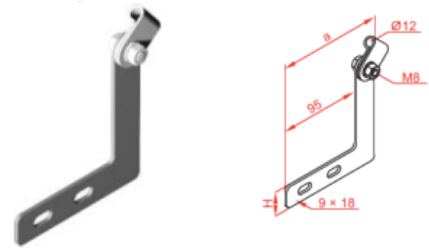

UPWKOE Rod Grip

Overview:

Application

Securing electrical cables and wires against falling off the tray.
It may be used with Brackets WUO, WMCO, and WWSO

Material

Steel, strip-galv. acc. to the Sendzimir method to PN-EN 10346:2011 (SG)

Available to order:

F- steel, hot-dip galv. to PN-EN ISO 1461:2011 (HDG)

L- powder coating in a full range of colours (PC)

For fixing to bracket use 2 sets of Screw SGN M8x14

Connected products:

LPP/LPOPH60 Straight Connector	LPOPH60E Straight Connector	LGP/LGOPH60 Articulated Connector	LGP/LGOPH60E Articulated Connector	LKJ/LKOJH60 Angle Connector	LKOJH60E Angle Connector	BL/BLO... Joint Protection Plate	BLOE Joint Protection Plate
BZK/BZKO... Edge Protection Plate	BZKOE Edge Protection Plate	LDC/LDOCH60 Straight Connector	LDOCH60E Ladder coupler	LGC/LGOCH60 Articulated Connector	LKDOCH60N Angle Connector	LKDOCH60E Angle Connector	ZS/ZSO Clamping Piece
WKS/WKSO60 Side Holder	WFL/WFLO... Bracket	PD11 Spacer	WUO Variable Bracket	WU/WUO... Variable Bracket	WMC/WMCO... Bracket	WMCOE Bracket	WWS/WWSO... Bracket
ZM/ZMO Hold Down Clamp	ZMOE Hold Down Clamp	WPCW/WPCO... Ceiling Bracket	WPCOE Ceiling Bracket	CWP/CWOP40H40... Support Channel	CWOP40H40E Support Channel	RO1... Cable Protection Piece	WPPGV/WPPOV Articulated Rod Hanger
SDOC... Rung	SDOCE Rung	SRO Anchor Bolt	SRBO Anchor Bolt	UPU Mounting Plate	UPPO... Mounting Plate	UKZ1/UKZO1... Cable Clamp	US12/USO12 Rod Hanger
UPWOE Rod Grip	UKO1E Cable Clamp	UKO2 Cable Clamp	USSPW/USSPWOKSA... Cable Clip	PSRO... Anchor Bolt	UTM/UTMO Fastening Bracket	UPW/UPWO Rod Grip	
UKO1 Cable Clamp	USV/USOV Rod Hanger	UPWK/UPWKO Rod Grip	USSN/USSO Joint Connector	USOVE Rod Hanger	TRSO... Drop-In Anchor - Steel	SGN Screw Set	SM... Screw Set