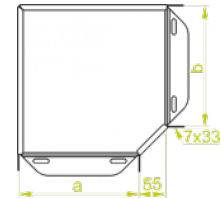

KKBJ...H100 90° Horizontal Bend

Overview:

Application

Diversions in cable routing.

Material

Steel, strip-galv. acc. to the Sendzimir method to PN-EN 10346:2011 (SG)

Available to order:

F- steel, hot-dip galv. to PN-EN ISO 1461:2011 (HDG)

E- stainless steel (SS)

L- powder coating in a full range of colours (PC)

**For installation use Screw Sets SGK M6×12 or SG M6×12.
In case of special orders please specify dimensions a and b.**

Versions:

Sheet thickness: **1,0 mm**

Symbol	Width a [mm]	Catalogue number	Quantity in box	Weight 1 pc.
KKBJ100H100	100	116110	10	0,53
KKBJ150H100	150	116115	10	0,70
KKBJ200H100	200	116120	10	1,02
KKBJ300H100	300	116130	4	1,76
KKBJ400H100	400	116140	4	2,53
KKBJ500H100	500	116150	2	3,26
KKBJ600H100	600	116160	2	4,33