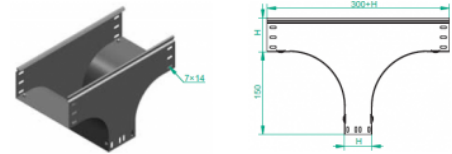

TRSBJ...H100 Vertical Tee - Crosswise

Overview:

Application

Branching out cable routes. Transition of tray cable run from the horizontal to the vertical plane.

Material

Steel, strip-galv. acc. to the Sendzimir method to PN-EN 10346:2011 (SG)

Available to order:

- F- steel, hot-dip galv. to PN-EN ISO 1461:2011 (HDG)
- E- stainless steel (SS)
- L- powder coating in a full range of colours (PC)

For installation use Screw Sets SGK M6x12 or SG M6x12 and Straight Connectors LPL or LPP.
Quick and convenient installation by the use of dismantled parts
This innovative solution allows for fast and safe cable laying without the need of pulling

Versions:

Sheet thickness: **1,0 mm**

Symbol	Width a [mm]	Catalogue number	Quantity in box	Weight 1 pc.
TRSBJ100H100	100	118710	1	1,56
TRSBJ150H100	150	118715	1	1,75
TRSBJ200H100	200	118720	1	1,93
TRSBJ300H100	300	118730	1	2,30
TRSBJ400H100	400	118740	1	2,67
TRSBJ500H100	500	118750	1	3,04
TRSBJ600H100	600	118760	1	3,40

Connected products:

KGJ...H100 Cable Tray	KCJ...H100N Cable Tray	KOJ...H100N Cable Tray	NO24x35 Cable Protection Ring	KBJ...H100 Cable Tray	KKJ...H100 90° Horizontal Bend	KKBj...H100 90° Horizontal Bend	KKPJ...H100 90° Horizontal Bend
KKMJ...H100 45° Horizontal Bend	KKMBj...H100 45° Horizontal Bend	KKMPJ...H100 45° Horizontal Bend	TKJ...H100 Horizontal Tee	TKBJ...H100 Horizontal Tee	TKPJ...H100 Horizontal Tee	CZKJ...H100 Horizontal Cross-over	CZKBj...H100 Horizontal Cross-over
CZKPJ...H100 Horizontal Cross-over	LJ...H100 90° Vertical Bend	LUBj...H100 90° Vertical Bend	LUPJ...H100 90° Horizontal Bend	LUMJ...H100 45° Vertical Bend	LUMBj...H100 45° Vertical Bend	LUMPj...H100 45° Vertical Bend	LLJ...H100 Adjustable Vertical Bend
LLBj...H100 Adjustable Vertical Bend	ELJ...H100 Adjustable Vertical Bend Element	ELBj...H100 Adjustable Vertical Bend Element	OPZJ...H100 Horizontal Bypass	OPZBj...H100 Horizontal Bypass	OPNJ...H100 Vertical Bypass	OPNBj...H100 Vertical Bypass	KRPJ...H100 Vertical Elbow - Right