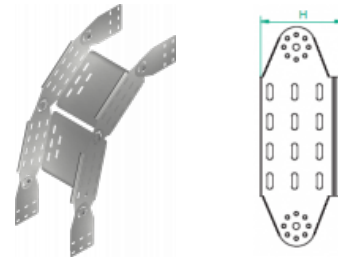

LLJ...H100 Adjustable Vertical Bend

Overview:

Application

Diversions in cable routing. Full-range angle adjustment with a lock.

Material

Steel, strip-galv. acc. to the Sendzimir method to PN-EN 10346:2011 (SG)

Available to order:

F- steel, hot-dip galv. to PN-EN ISO 1461:2011 (HDG)

E- stainless steel (SS)

L- powder coating in a full range of colours (PC)

For installation use Screw Sets SGK M6×12 or SG M6×12.

Adjustable Vertical Bend is delivered fully assembled together with:

2 Adjustable Vertical Bend Elements

4 pairs of Angle Connectors

6 sets of screws

Versions:

Sheet thickness: **1,0 mm**

Symbol	Width a [mm]	Catalogue number	Quantity in box	Weight 1 pc.
LLJ100H100	100	113310	2	1,88
LLJ150H100	150	113315	2	2,06
LLJ200H100	200	113320	2	2,22
LLJ300H100	300	113330	2	2,56
LLJ400H100	400	113340	2	2,88
LLJ500H100	500	113350	2	3,22
LLJ600H100	600	113360	2	3,54