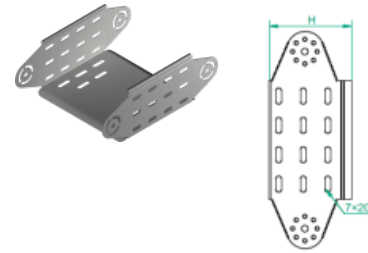

ELJ...H100 Adjustable Vertical Bend Element

Overview:

Application

Diversions in cable routing. Full-range angle adjustment with a lock.

Material

Steel, strip-galv. acc. to the Sendzimir method to PN-EN 10346:2011 (SG)

Available to order:

F- steel, hot-dip galv. to PN-EN ISO 1461:2011 (HDG)

E- stainless steel (SS)

L- powder coating in a full range of colours (PC)

For installation use Screw Sets SGK M6×12 or SG M6×12.

Possibility of creating adjustable vertical bends of any internal radius through adding up bend elements

Connected products:

KGJ...H100 Cable Tray	KCJ...H100N Cable Tray	KOJ...H100N Cable Tray	NO24×35 Cable Protection Ring	KBJ...H100 Cable Tray	KKJ...H100 90° Horizontal Bend	KKBJ...H100 90° Horizontal Bend	KKPJ...H100 90° Horizontal Bend
KKMJ...H100 45° Horizontal Bend	KKMBJ...H100 45° Horizontal Bend	KKMPJ...H100 45° Horizontal Bend	TKJ...H100 Horizontal Tee	TKBJ...H100 Horizontal Tee	TKPJ...H100 Horizontal Tee	CZKJ...H100 Horizontal Cross-over	CZKBJ...H100 Horizontal Cross-over
CZKJP...H100 Horizontal Cross-over	LJ...H100 90° Vertical Bend	LUBJ...H100 90° Vertical Bend	LUPJ...H100 90° Horizontal Bend	LUMJ...H100 45° Vertical Bend	LUMBJ...H100 45° Vertical Bend	LUMPJ...H100 45° Vertical Bend	LLJ...H100 Adjustable Vertical Bend
LLBJ...H100 Adjustable Vertical Bend	ELBJ...H100 Adjustable Bend Element	OPZJ...H100 Horizontal Bypass	OPZBJ...H100 Horizontal Bypass	OPNJ...H100 Vertical Bypass	OPNBJ...H100 Vertical Bypass	KRPJ...H100 Vertical Elbow - Right	KRBJ...H100 Vertical Elbow - Right
KRLJ...H100 Vertical Elbow - Right	KRLBJ...H100 Vertical Elbow - Right	TRJ...H100 Vertical Tee - Lengthwise	TRBJ...H100 Vertical Tee - Lengthwise	TRSJ...H100 Vertical Tee - Crosswise	TRSBJ...H100 Vertical Tee - Crosswise	RKLJ...H100 Left Reducer	RKLBJ...H100 Left Reducer