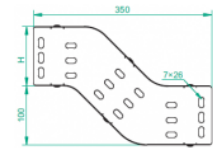

### Overview:

**Application**

Bypassing mechanical obstacles in cable routing

**Material**

Steel, strip-galv. acc. to the Sendzimir method to PN-EN 10346:2011 (SG)

**Available to order:**

**F-** steel, hot-dip galv. to PN-EN ISO 1461:2011 (HDG)

**E-** stainless steel (SS)

**L-** powder coating in a full range of colours (PC)

**For installation use Screw Sets SGK M6×12 or SG M6×12 and Straight Connectors LPL or LPP. Quick and convenient installation by the use of dismantled parts. This innovative solution allows for fast and safe cable laying without the need of pulling**

### Versions:

Sheet thickness: **1,0 mm**

Symbol	Width a [mm]	Catalogue number	Quantity in box	Weight 1 pc.
OPNJ100H100	100	113910	2	1,08
OPNJ150H100	150	113915	2	1,34
OPNJ200H100	200	113920	2	1,60
OPNJ300H100	300	113930	2	2,14
OPNJ400H100	400	113940	2	2,66
OPNJ500H100	500	113950	2	3,40
OPNJ600H100	600	113960	2	3,74