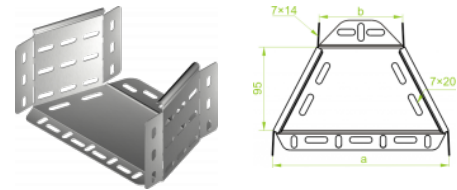

RKSJ...H100 Straight Reducer

Overview:

Application
Reducing/extending widths of cable runs

Material
Steel, strip-galv. acc. to the Sendzimir method to PN-EN 10346:2011 (SG)

Available to order:
F- steel, hot-dip galv. to PN-EN ISO 1461:2011 (HDG)
E- stainless steel (SS)
L- powder coating in a full range of colours (PC)

For installation use Screw Sets SGK M6×12 or SG M6×12.
In case of special orders please specify dimensions a and b.

Versions:

Sheet thickness: **1,0 mm**

Symbol	Width a [mm]	Catalogue number	Quantity in box	Weight 1 pc.	Size b [mm]
RKSJ150/100H100	150	115315	10	0,28	100
RKSJ200/100H100	200	115720	10	0,34	100
RKSJ200/150H100	200	115820	10	0,36	150
RKSJ300/200H100	300	115730	10	0,40	200
RKSJ400/300H100	400	115340	6	0,47	300
RKSJ500/400H100	500	115350	6	0,55	400
RKSJ600/500H100	600	115360	6	0,63	500