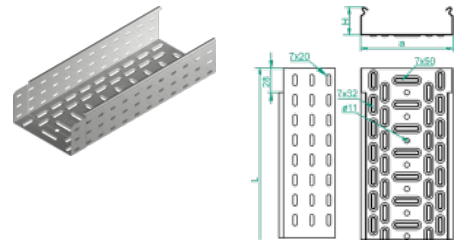

KGJ...H100 Cable Tray

Overview:

Application
Cable routing

Material
Steel, strip-galv. acc. to the Sendzimir method to PN-EN 10346:2011 (SG)

Available to order:
L- powder coating in a full range of colours (PC)

Important! Possibility of joining cable tray sections together through sliding one into another and connector-free assembly. To install cable tray use Screw Sets SGK M6x12 or SG M6x12.

Versions:

Sheet thickness: **1,0 mm**

Symbol	Length L [m]	Width a [mm]	Catalogue number	Quantity in box	Weight [1m]	Effective section
KGJ100H100/3	3000	100	110816	4	2,19	9800
KGJ150H100/3	3000	150	110916	4	2,52	14800
KGJ200H100/3	3000	200	111016	4	2,85	19800
KGJ300H100/3	3000	300	111116	2	3,52	29800
KGJ400H100/3	3000	400	111216	2	4,19	39800
KGJ500H100/3	3000	500	111316	2	4,85	49800
KGJ600H100/3	3000	600	111416	2	5,51	59800