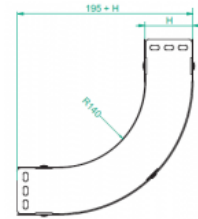

## LUPJ...H100 90° Horizontal Bend

### Overview:

**Application**

Diversions in cable routing.

**Material**

Steel, strip-galv. acc. to the Sendzimir method to PN-EN 10346:2011 (SG)

**Available to order:**

F- steel, hot-dip galv. to PN-EN ISO 1461:2011 (HDG)

E- stainless steel (SS)

L- powder coating in a full range of colours (PC)

**For installation use Screw Sets SGK M6×12 or SG M6×12 and Straight Connectors LPL or LPP. Quick and convenient installation by the use of dismantled parts. This innovative solution allows for fast and safe cable laying without the need of pulling**

### Versions:

Sheet thickness: **1,0 mm**

Symbol	Width a [mm]	Catalogue number	Quantity in box	Weight 1 pc.
LUPJ100H100	100	115714	2	1,69
LUPJ150H100	150	115814	2	2,08
LUPJ200H100	200	115914	2	2,47
LUPJ300H100	300	116014	2	3,22
LUPJ400H100	400	116114	2	4,00
LUPJ500H100	500	116214	2	4,74
LUPJ600H100	600	116314	2	5,51