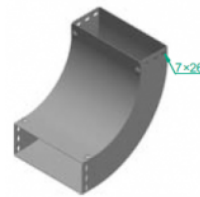

### Overview:

**Application**

Diversions in cable routing.

**Material**

Steel, strip-galv. acc. to the Sendzimir method to PN-EN 10346:2011 (SG)

**Available to order:**

F- steel, hot-dip galv. to PN-EN ISO 1461:2011 (HDG)

E- stainless steel (SS)

L- powder coating in a full range of colours (PC)

**For installation use Screw Sets SGK M6×12 or SG M6×12 and Straight Connectors LPL or LPP. Quick and convenient installation by the use of dismantled parts. This innovative solution allows for fast and safe cable laying without the need of pulling**