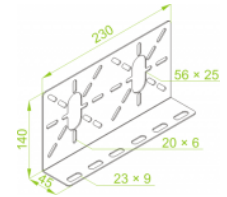

BKP Mounting Plate

Overview:

Application

Fixing accessory boxes to cable tray and ladder systems, and to channel profiles.

Material

Steel, strip-galv. acc. to the Sendzimir method to PN-EN 10346:2011 (SG)

Available to order:

F- steel, hot-dip galv. to PN-EN ISO 1461:2011 (HDG)

E- stainless steel (SS)

L- powder coating in a full range of colours (PC)

Connected products: