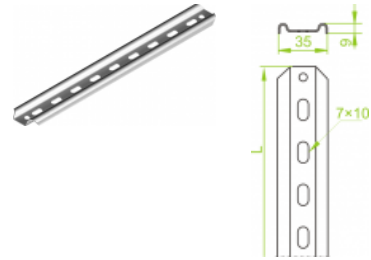

### Overview:

**Application**

Used in DIY install of cable ladders together with cable ladder side walls; at limited-access locations.

**Material**

Steel, strip-galv. acc. to the Sendzimir method to PN-EN 10346:2011 (SG)

**Available to order:**

**F-** steel, hot-dip galv. to PN-EN ISO 1461:2011 (HDG)

**E-** stainless steel (SS)

**L-** powder coating in a full range of colours (PC)