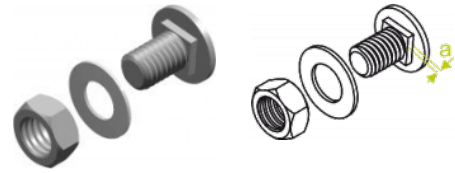

SGF... Screw Set

Overview:

Application
Connecting systems components

Material
Hot-dip galvanised steel (HDG)

Versions:

Symbol	Catalogue number	Quantity in box	Size M [mm]
SGFM6x12	650166	100	6
SGFM8x14	650266	100	8