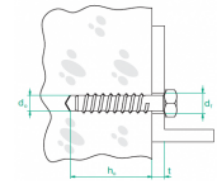

### Overview:

**Application**

Fixing assemblies, suspending cable runs from overhead concrete base

**Material**

Electro-galv. steel (EG)

**Available to order:**

E- stainless steel (SS) in grades A4

**The fixing is fire-rated with the E90 electrical functional integrity approval fire resistance approval. Rapid installation**

### Versions:

Symbol	Catalogue number	Quantity in box	Driller Ø d0 [mm]	Opening in the affixed element d1 [mm]	Drilling depth h0 [mm]	Maximum usable length
<b>SBOM5x60</b>	<b>803914</b>	<b>100</b>	<b>5</b>	<b>7</b>	<b>65</b>	<b>5</b>
<b>SBOM6x40</b>	<b>803904</b>	<b>100</b>	<b>6</b>	<b>8</b>	<b>45</b>	<b>5</b>
<b>SBOM6x60</b>	<b>803915</b>	<b>100</b>	<b>6</b>	<b>8</b>	<b>65</b>	<b>5</b>

### Connected products:

LPP/LPOPH60 Straight Connector	LPOPH60E Straight Connector	LGP/LGOPH60 Articulated Connector	LGP/LGOPH60E Articulated Connector	LKJ/LKOJH60 Angle Connector	LKOJH60E Angle Connector	BL/BLO... Joint Protection Plate	BLOE Joint Protection Plate
BZK/BZKO... Edge Protection Plate	LDC/LDOCH60 Straight Connector	LDOCH60E Ladder coupler	LGC/LGOCH60 Articulated Connector	LKDOCH60N Angle Connector	LKDOCH60E Angle Connector	ZS/ZSO Clamping Piece	WKS/WKSO60 Side Holder
SPSO60 Mesh tray staple	WFL/WFLO... Bracket	PD11 Spacer	WU/WUO... Variable Bracket	WMC/WMCO... Bracket	WMCOE Bracket	WWS/WWSO... Bracket	ZM/ZMO Hold Down Clamp
ZMOE Hold Down Clamp	WPCW/WPCO... Ceiling Bracket	WPCOE Ceiling Bracket	CWP/CWOP40H40 Support Channel	CWOP40H40E Support Channel	RO1... Cable Protection Piece	WPPGV/WPPOV Articulated Rod Hanger	SDOC... Rung
SDOCE Rung	SRO Anchor Bolt	SRBO Anchor Bolt	UPU Mounting Plate	UPPO... Mounting Plate	UKZ1/UKZO1... Cable Clamp	US12/USO12 Rod Hanger	UKO1E Cable Clamp
UKO2 Cable Clamp	USSPW/USSPWOKSA... Cable Clip	PSRO... Anchor Bolt	UTM/UTMO Fastening Bracket	UPW/UPWO Rod Grip	UKO1 Cable Clamp	USV/USOV Rod Hanger	