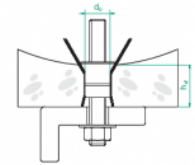

KSKO... Hollow - Ceiling Anchor

Overview:

Application

Fixing assemblies, suspending cable runs from overhead concrete and precast hollow core flooring slab bases.

Material

Electro-galv. steel (EG)

Available to order:

E- stainless steel (SS) in grades A4

The fixing is fire-rated with the E90 electrical functional integrity approval fire resistance approval. Rapid installation

Versions:

Symbol	Catalogue number	Quantity in box	Driller Ø d0 [mm]	Anchoring effective depth hef [mm]	Anchor length [mm]
KSKOM6	803923	100	10	30	37
KSKOM8	803924	100	12	35	43
KSKOM10	803925	100	16	40	52

Connected products:

LPP/LPOPH60 Straight Connector	LPOPH60E Straight Connector	LGP/LGOPH60 Articulated Connector	LGP/LGOPH60E Articulated Connector	LKJ/LKOJH60 Angle Connector	LKOJH60E Angle Connector	BL/BLO... Joint Protection Plate	BLOE Joint Protection Plate
BZK/BZKO... Edge Protection Plate	LDC/LDOCH60 Straight Connector	LDOCH60E Ladder coupler	LGC/LGOCH60 Articulated Connector	LKDOCH60N Angle Connector	LKDOCH60E Angle Connector	ZS/ZSO Clamping Piece	WKS/WKSO60 Side Holder
SPSO60 Mesh tray staple	WFL/WFLO... Bracket	PD11 Spacer	WU/WUO... Variable Bracket	WMC/WMCO... Bracket	WMCOE Bracket	WWS/WWSO... Bracket	ZM/ZMO Hold Down Clamp
ZMOE Hold Down Clamp	WPCW/WPCO... Ceiling Bracket	WPCOE Ceiling Bracket	CWP/CWOP40H4 Support Channel	CWOP40H4OE Support Channel	RO1... Cable Protection Piece	WPPGV/WPPOV Articulated Rod Hanger	SDOC... Rung
SDOCE Rung	SRO Anchor Bolt	SRBO Anchor Bolt	UPU Mounting Plate	UPPO... Mounting Plate	UKZ1/UKZO1... Cable Clamp	US12/USO12 Rod Hanger	UKO1E Cable Clamp
UKO2 Cable Clamp	USSPW/USSPWOKSA... Cable Clip	PSRO... Anchor Bolt	UTM/UTMO Fastening Bracket	UPW/UPWO Rod Grip	UKO1 Cable Clamp	USV/USOV Rod Hanger