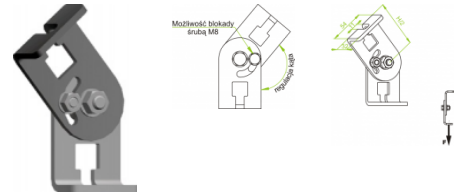

WPPGV/WPPOV Articulated Rod Hanger

Overview:

Application

Suspending cable routes from walls and ceilings run at an angle.

Material

Steel, hot-dip galv. to PN-EN ISO 1461:2011 (HDG)

Available to order:

E- stainless steel (SS)

L- powder coating in a full range of colours (PC)

Connected products:

WC... Side Holder	WSS... Bracket	WFC/WFCO... Bracket	WWD... Bracket	WSO... Ceiling Hanger	WSN... Ceiling Hanger	PS Head Plate	PSN Head Plate
WZC22 Channel Hanger	PSW... Fixing Channel	PSU Head Plate Variable	-PST Fastening Bracket	PSCN Head Plate	WSD... Ceiling Bracket	WPCW/WPCO... Ceiling Bracket	WPCM...N Ceiling Bracket
US Rod Hanger	USW... Rod Hanger	UD... Hold Down Clamp	UDC Hold Down Clamp	ZD Beam Clamp	ZDW Beam Clamp	ZDT Beam Clamp	KDM Beam Clamp
ZKM... Beam Clamps Set	ZKD... Beam Clamps Set	WT80 Trapezoidal Ceiling Bracket	WT/WTO120... Trapezoidal Ceiling Bracket	WT180... Trapezoidal Ceiling Bracket	PWT... Suspension Pin	WZ Rod Hanger	DBD Bolt Cutter
BR.../1 Spacer	ZK... Beam Clamp	ZC Beam Clamp	OZ/OZO Cable Hanger	UDC1 Hold Down Clamp	WPPG Articulated Rod Hanger	ZCM1 Beam Clamp	WSV... Bracket
ZCS Beam Clamp	KSA... Cable Clip	UPC Channel Hanger	KDDS Beam Clamp	ZKDS... Beam Clamps Set			