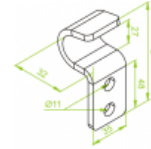

## ZDV Beam Clamp

### Overview:

**Application**  
Suspending cable routes

**Material**  
Steel, hot-dip galv. to PN-EN ISO 1461:2011 (HDG)

**Available to order:**  
E- stainless steel (SS)  
L- powder coating in a full range of colours (PC)