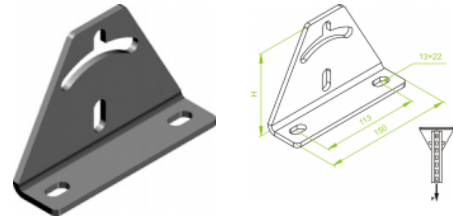

PSTV Fastening Bracket

Overview:

Application
Suspending cable routes.

Material
Steel, hot-dip galv. to PN-EN ISO 1461:2011 (HDG)

Available to order:
E- stainless steel (SS)
L- powder coating in a full range of colours (PC)

Connected products:

WC... Side Holder	WSS... Bracket	WFC/WFCO... Bracket	WWD... Bracket	WSO... Ceiling Hanger	WSN... Ceiling Hanger	PS Head Plate	PSN Head Plate
WZC22 Channel Hanger	PSW... Fixing Channel	PSU Head Plate Variable	PST Fastening Bracket	PSCN Head Plate	WSD... Ceiling Bracket	WPCW/WPCO... Ceiling Bracket	WPCM...N Ceiling Bracket
US Rod Hanger	USW... Rod Hanger	UD... Hold Down Clamp	UDC Hold Down Clamp	ZD Beam Clamp	ZDW Beam Clamp	ZDT Beam Clamp	KDM Beam Clamp
ZKM... Beam Clamps Set	ZKD... Beam Clamps Set	WT80 Trapezoidal Ceiling Bracket	WT/WTO120... Trapezoidal Ceiling Bracket	WT180... Trapezoidal Ceiling Bracket	PWT... Suspension Pin	WZ Rod Hanger	DBD Bolt Cutter
BR.../1 Spacer	ZK... Beam Clamp	ZC Beam Clamp	OZ/OZO Cable Hanger	UDC1 Hold Down Clamp	WPPG Articulated Rod Hanger	ZCM1 Beam Clamp	WSV... Bracket
ZCS Beam Clamp	KSA... Cable Clip	UPC Channel Hanger	KDDS Beam Clamp	ZKDS... Beam Clamps Set			