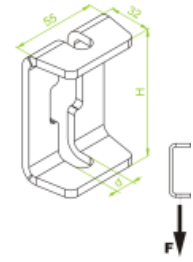

USV/USOV Rod Hanger

Overview:

Application
Suspending cable runs

Material
Steel, hot-dip galv. to PN-EN ISO 1461:2011 (HDG)

Available to order:
E- stainless steel (SS)
L- powder coating in a full range of colours (PC)

Connected products:

WC... Side Holder

WSS... Bracket

WFC/WFCO... Bracket

WWD... Bracket

WSO... Ceiling Hanger

WSN... Ceiling Hanger

PS Head Plate

PSN Head Plate

WZC22 Channel Hanger

PSW... Fixing Channel

PSU Head Plate Variable

-PST Fastening Bracket

PSCN Head Plate

WSD... Ceiling Bracket

WPCW/WPCO... Ceiling Bracket